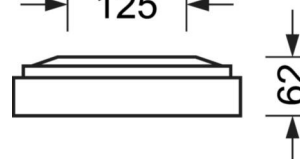

## MECHANICS

Housing colour	silver grey/white aluminium RAL 9006
Dimensions (LxWxH/DxH)	1248mm x 239mm x 62mm
Weight (net)	5kg
Cable entry KE (X/Y)	0mm/0mm
Type of installation	Ceiling-mounted single installation, Ceiling-mounted trunking installation

## Dimensions

---

L	1248 mm	Length
B	239 mm	Width
H	62 mm	Height
A1	1000 mm	Mounting distance single mounting
A3	248 mm	Mounting distance between luminaires in a light run arrangement
A4	125 mm	Mounting distance (width)
X	0 mm	Distance cable infeed to the center of the luminaire on the X-axis
Y	0 mm	Distance cable infeed to the center of the luminaire on the Y-axis