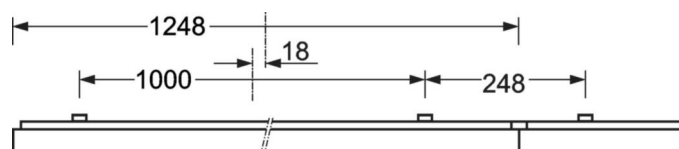

Surface-mounted luminaire - Micro-prismatic diffuser - direct distribution

Steel sheet enclosure, powder-coated rectangular cross-section, integrated Quicklock quick-mount bracket system with catch hook and safety rope for simple and quick mounting; Housing colour silver grey/white aluminium RAL 9006; Homogeneous direct light distribution for VDU-compatibility in accordance with DIN-EN 12464-1; glare reduction through microprism diffuser with special "multilayer" technology and optimised light deflecting foil; Easy installation of the connection, directly on the top of the luminaire with a terminal cover cap. Electrical connection via 5-pole connection terminal with plug-in contacts.. If required, an AVA-MH universal mounting aid is available as an accessory. Surface-mounted luminaire for ceiling installation;

## MECHANICS

Housing colour	silver grey/white aluminium RAL 9006
Dimensions (LxWxH/DxH)	1248mm x 239mm x 62mm
Weight (net)	5kg
Cable entry KE (X/Y)	0mm/0mm
Type of installation	Ceiling-mounted single installation, Ceiling-mounted trunking installation

## Dimensions

---

L	1248 mm	Length
B	239 mm	Width
H	62 mm	Height
A1	1000 mm	Mounting distance single mounting
A3	248 mm	Mounting distance between luminaires in a light run arrangement
A4	125 mm	Mounting distance (width)
X	0 mm	Distance cable infeed to the center of the luminaire on the X-axis
Y	0 mm	Distance cable infeed to the center of the luminaire on the Y-axis