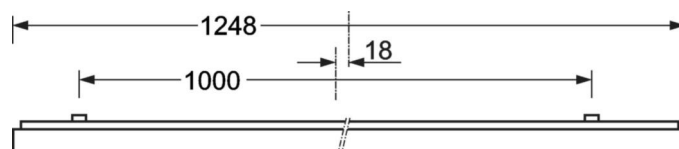

Surface-mounted luminaire - Micro-prismatic diffuser - direct distribution

Steel sheet enclosure, powder-coated rectangular cross-section, integrated Quicklock quick-mount bracket system with catch hook and safety rope for simple and quick mounting; Housing colour silver grey/white aluminium RAL 9006; Homogeneous direct light distribution for VDU-compatibility in accordance with DIN-EN 12464-1; glare reduction through microprism diffuser with special "multilayer" technology and optimised light deflecting foil; Easy installation of the connection, directly on the top of the luminaire with a terminal cover cap. Electrical connection via 5-pole connection terminal with plug-in contacts.. If required, an AVA-MH universal mounting aid is available as an accessory. Surface-mounted luminaire for ceiling installation;

## MECHANICS

Housing colour	silver grey/white aluminium RAL 9006
Dimensions (LxWxH/DxH)	1248mm x 239mm x 62mm
Weight (net)	5kg
Cable entry KE (X/Y)	0mm/0mm
Type of installation	Ceiling-mounted single installation, Ceiling-mounted trunking installation

## Dimensions

---

L	1248 mm	Length
B	239 mm	Width
H	62 mm	Height
A1	1000 mm	Mounting distance single mounting
A3	248 mm	Mounting distance between luminaires in a light run arrangement
A4	125 mm	Mounting distance (width)
X	0 mm	Distance cable infeed to the center of the luminaire on the X-axis
Y	0 mm	Distance cable infeed to the center of the luminaire on the Y-axis