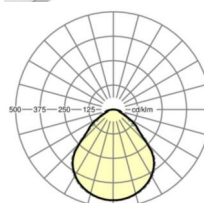

CHARACTERISTICS

Order number	65713026175
EAN number	4020863479030
Commodity code	94051190
Certification mark	IP 20, Protection class I, VDU 65° < 3000, ENEC10 VDE, F, Indoor, CE
Impact resistance (IK rating)	IK03
Ambient temperatur	ta 25°C
Special properties	Ready for IoT
Warranty period	5 years
State funding programs	BEG - Federal funding for efficient buildings (valid only for Germany)

ELECTRICAL ENGINEERING

Controller	Electronic driver DALI2 (1 pcs.)
System output	25W
Mains voltage	230V/50Hz
Circuit breakers (inrush current)	13 pieces/B10, 24 pieces/B16, 25 pieces/C10, 40 pieces/C16
Energy efficiency class/light source	C

LIGHTING TECHNOLOGY

Placement	LED, Colour rendering/Light colour CRI ≥ 80 / 4000K
Colour tolerance (MacAdam)	3SDCM
Photobiological safety (Luminaire)	RG0
Nominal luminous flux	3412lm
LED service life	100000h L80/B10 (Tq 25°C), 50000h L90/B50 (Tq 25°C)
Luminaire luminous efficiency	137lm/W
UGR lat./long.	18.6 / 18.9

MECHANICS

Housing colour	silver grey/white aluminium RAL 9006
Dimensions (LxWxH/DxH)	1248mm x 239mm x 62mm
Weight (net)	5kg
Cable entry KE (X/Y)	0mm/0mm
Type of installation	Ceiling-mounted single installation, Ceiling-mounted trunking installation

DEEP-LINK

<https://www.regiolum.de/en/article/65713026175>